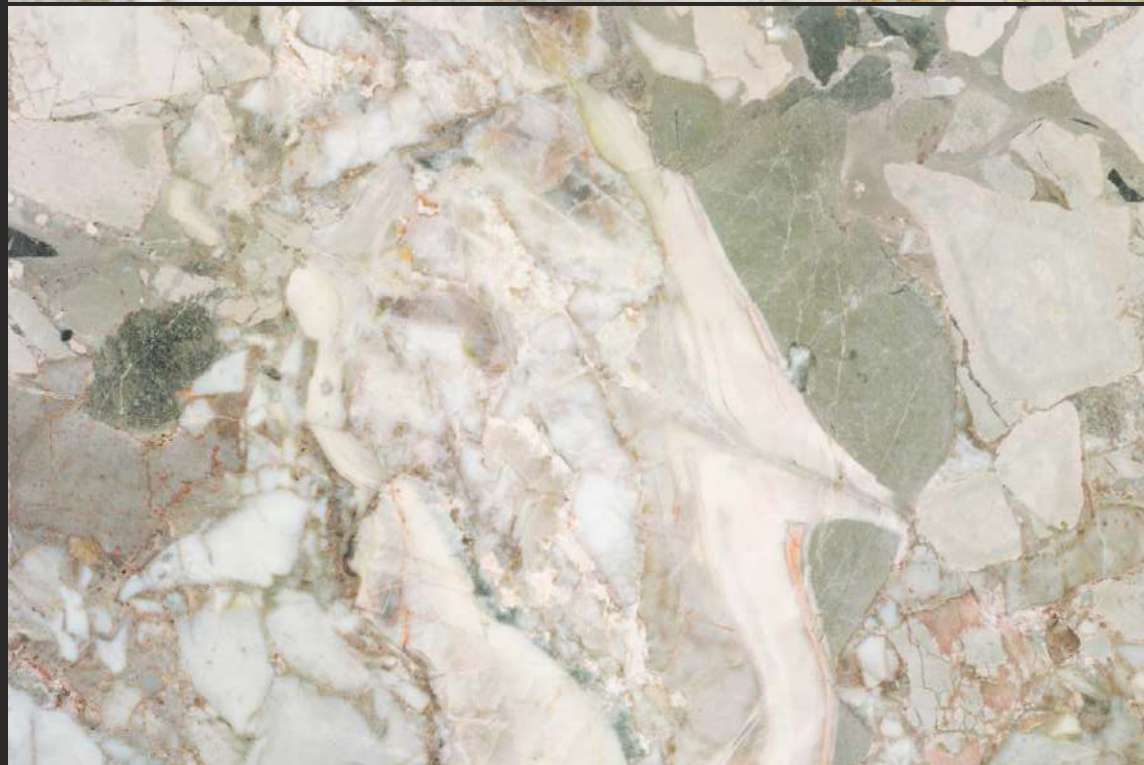

SIZE : 800X1200MM

THICKNESS : 9MM

RANDOM : 4

**EXOTIC
WHITE**

**FAMOUS
BLUE**

FINISH : GLOSSY

SIZE : 800X1200MM

THICKNESS : 9MM