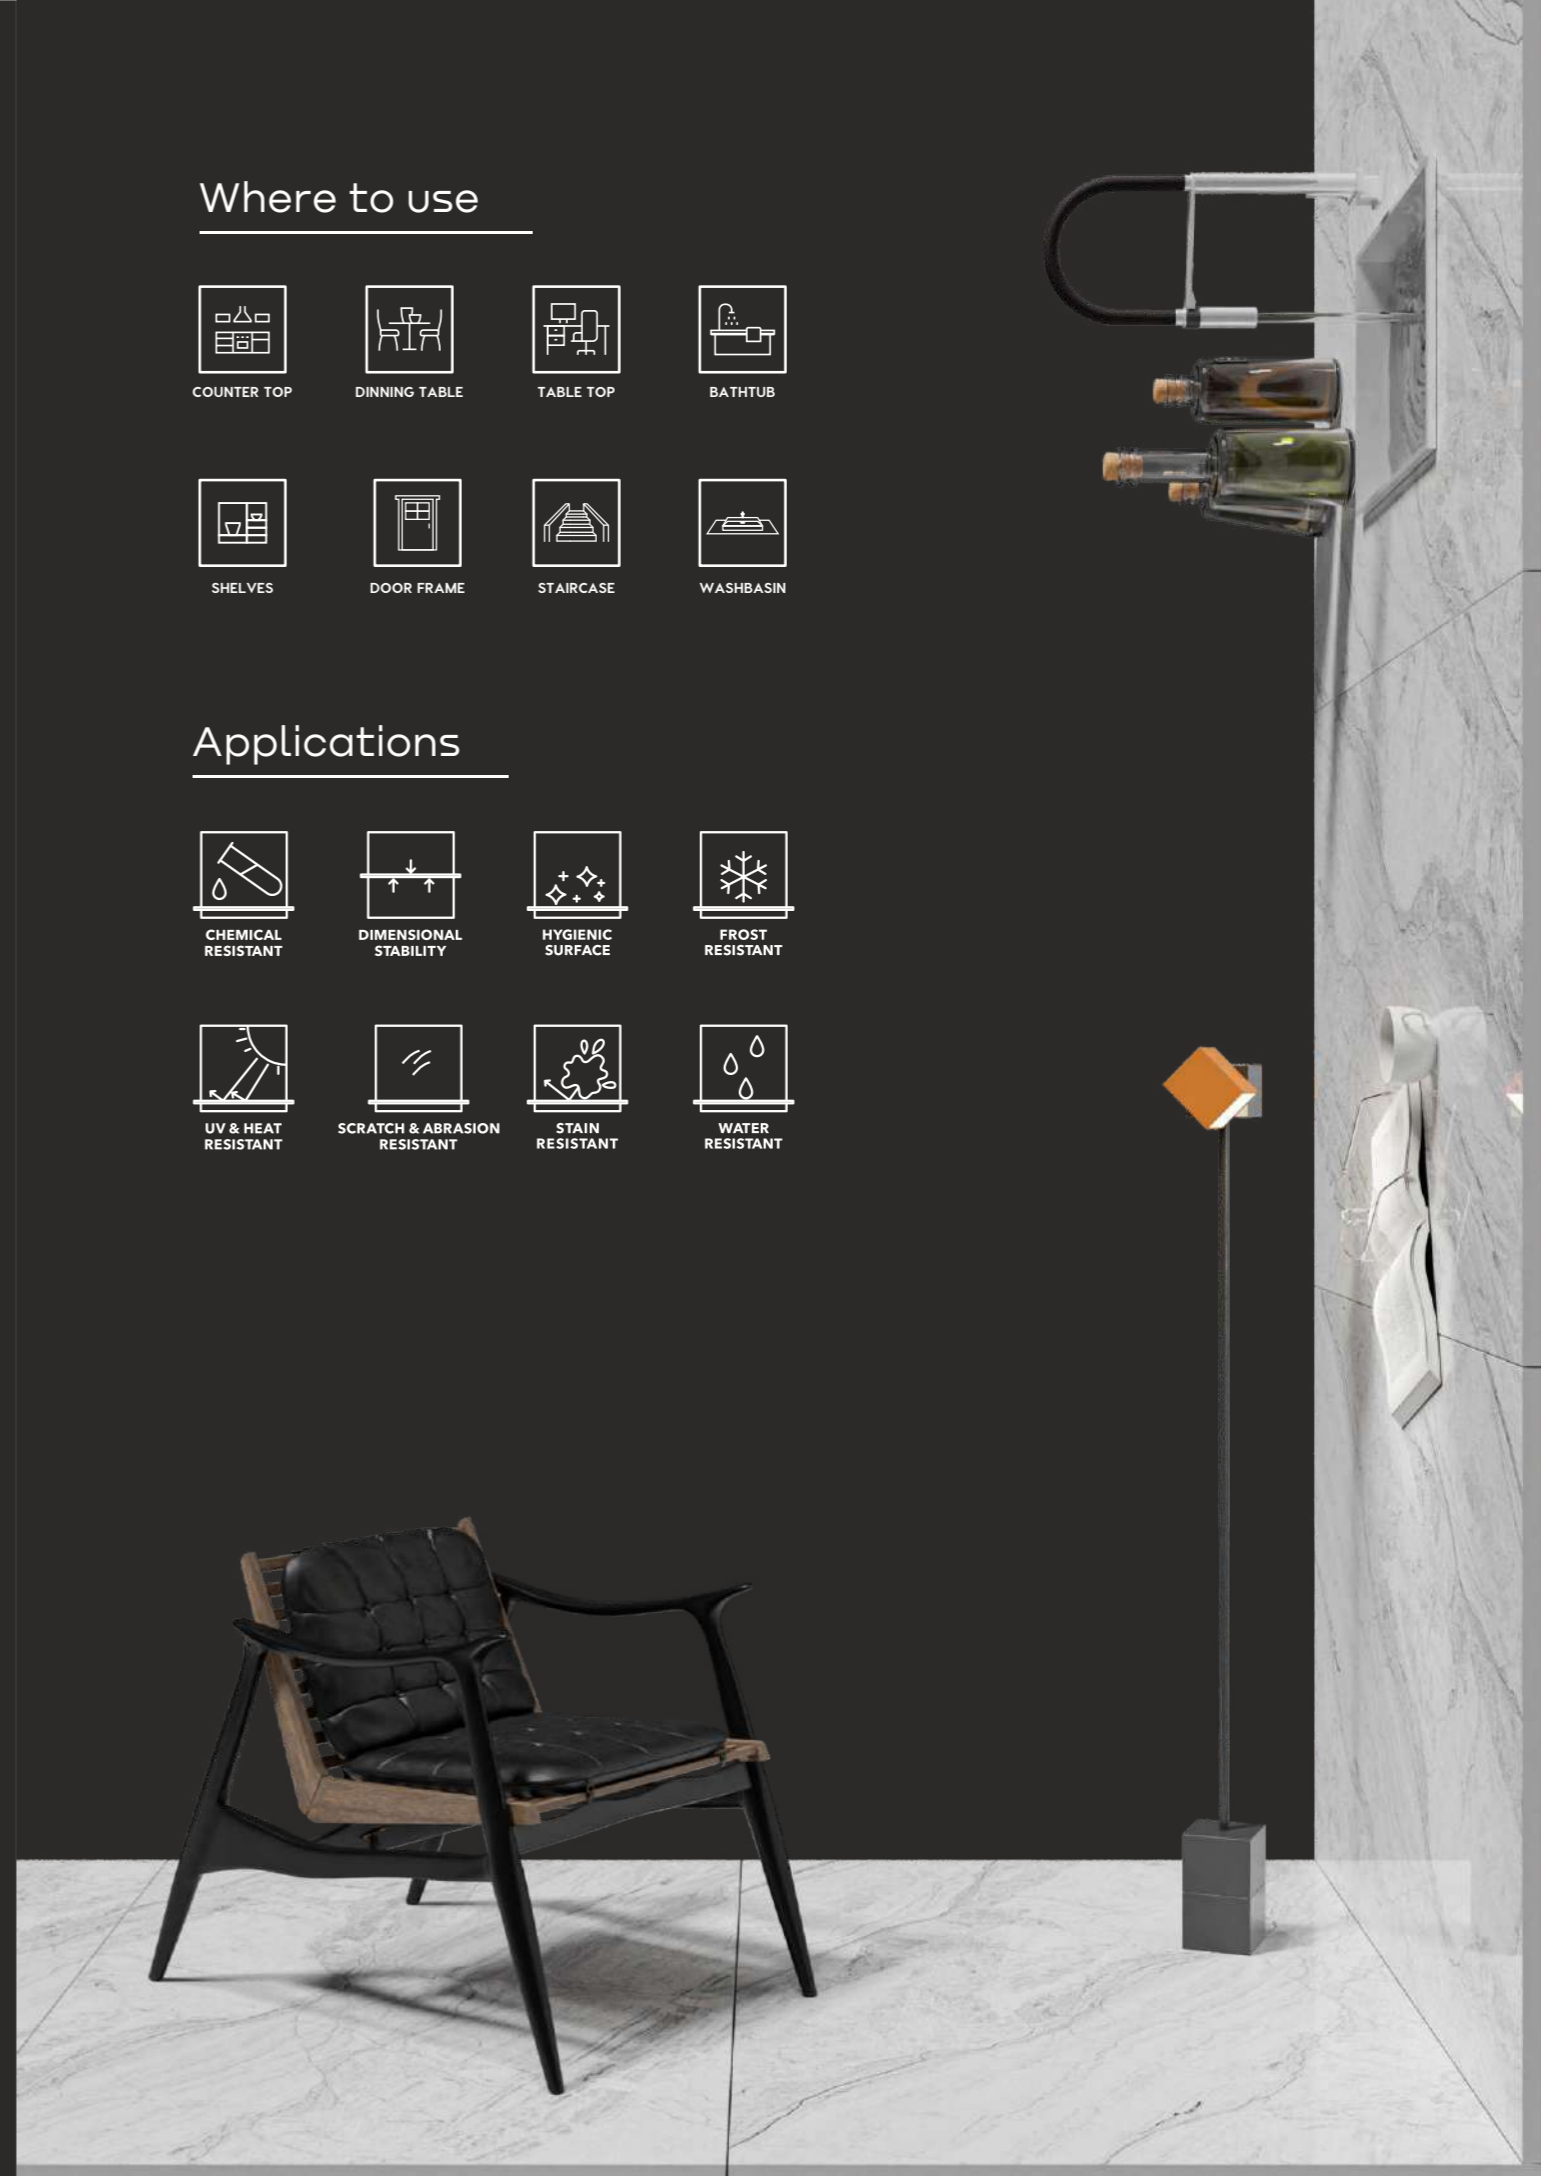

Applications