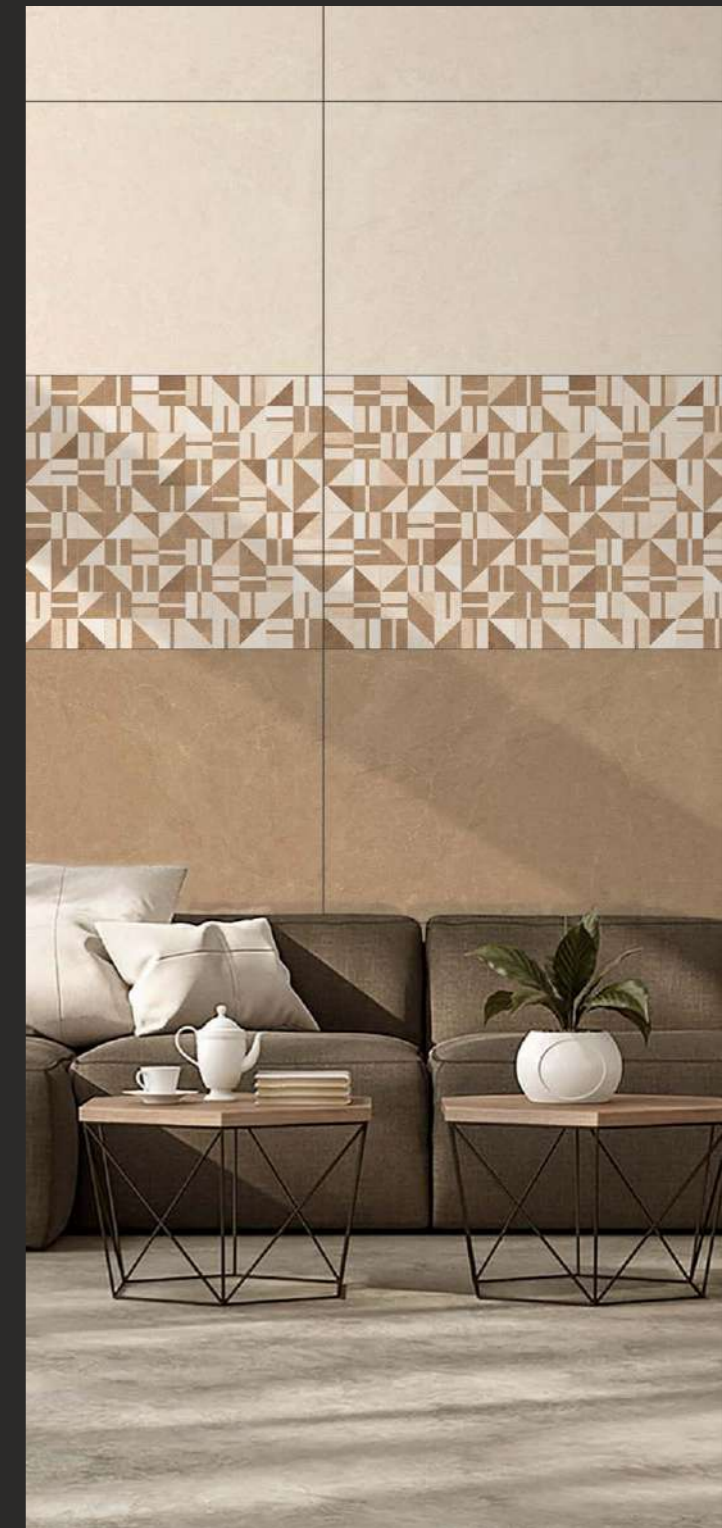

FINISH : GLOSSY

SIZE : 800X1200MM

THICKNESS : 9MM

RANDOM : 3

PISTA BEIGE

PISTA DECOR

PISTA CREAM

**PISTA
DECOR**