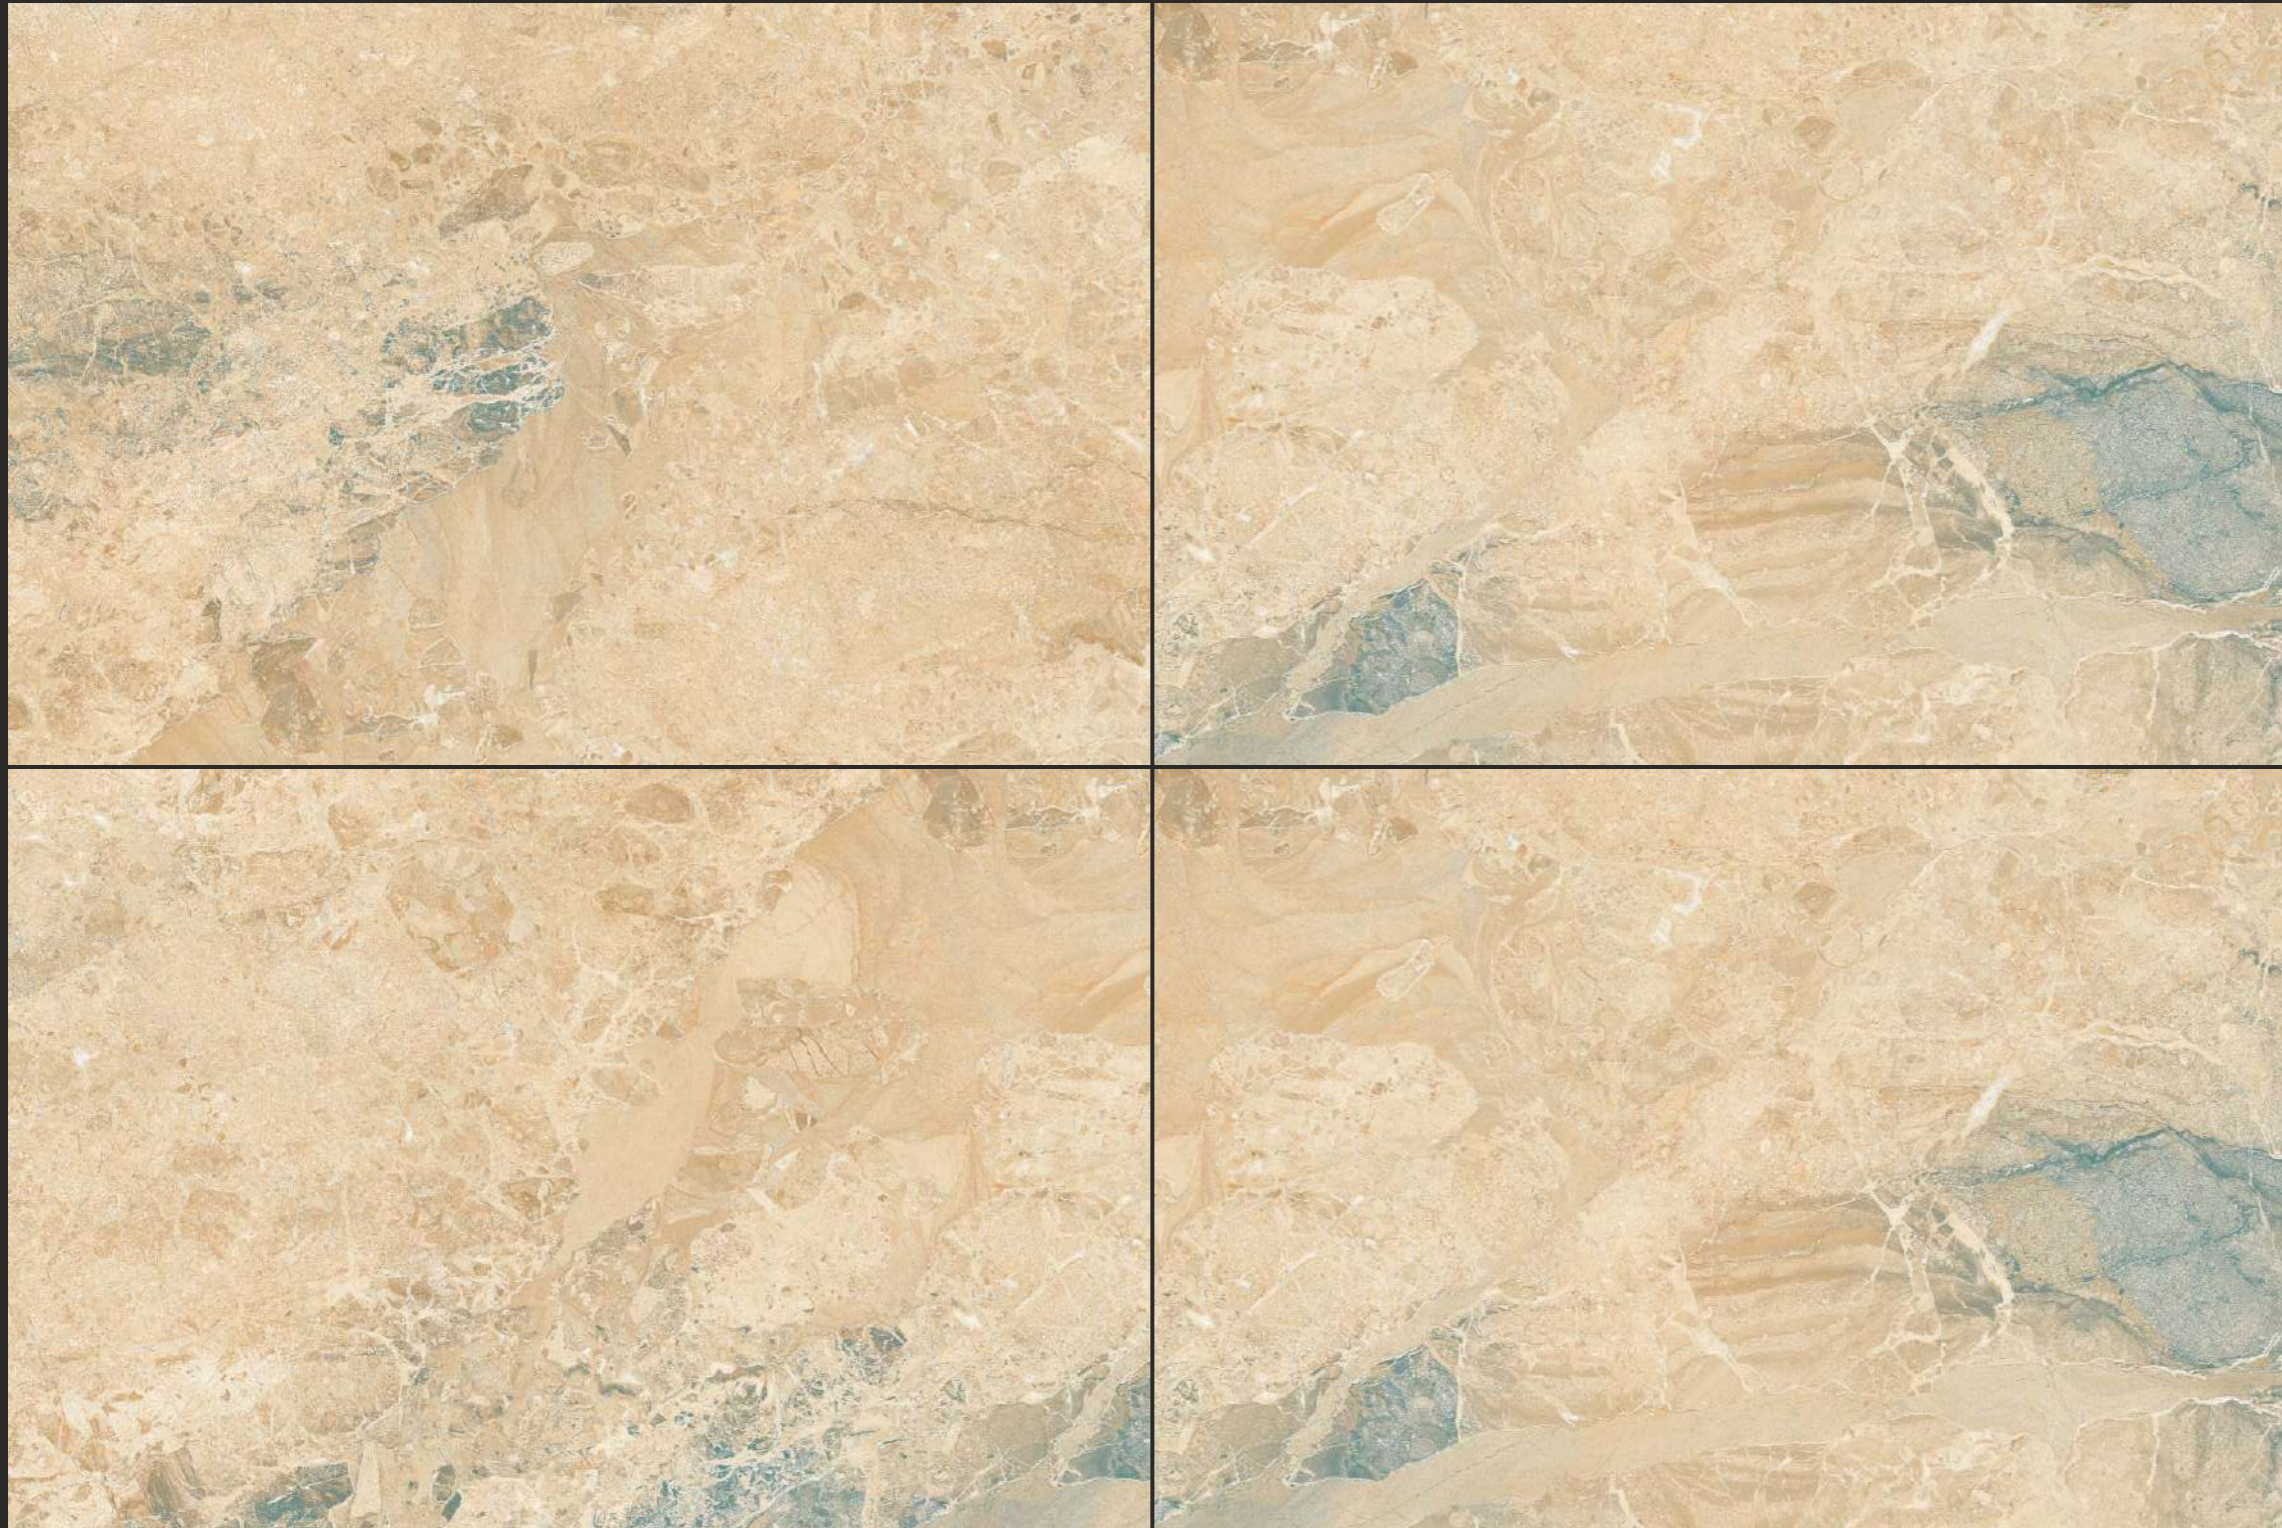

**AXI
BRECCIA**

FINISH : **GLOSSY**

SIZE : **800X1200MM**

THICKNESS : **9MM**

RANDOM : **3**