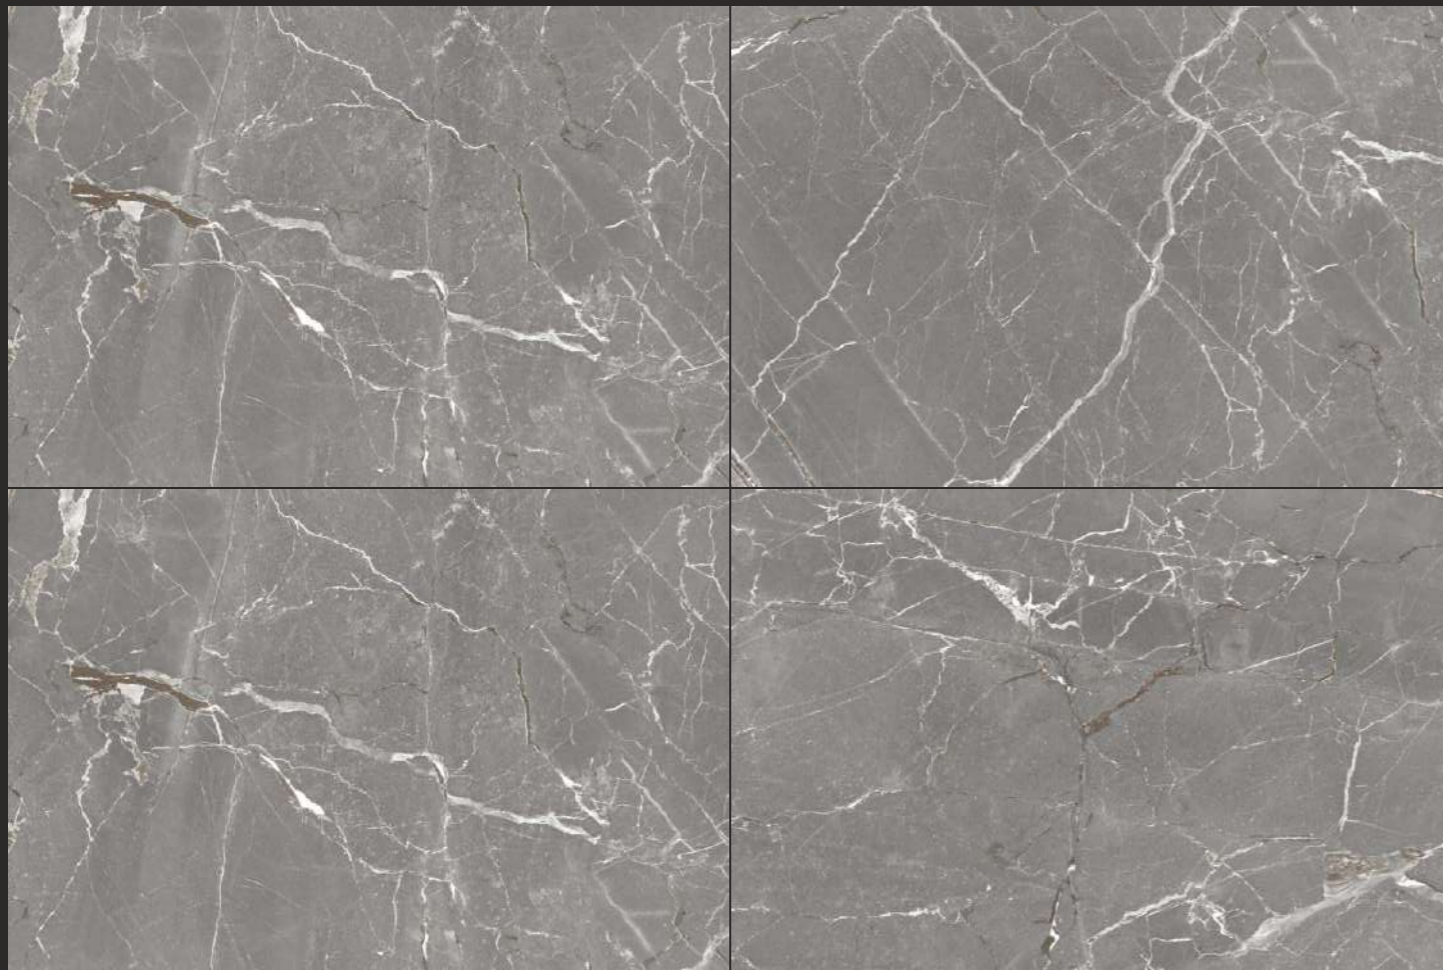

RANDOM : 5

SONATA
GREY

**SPANISH
GREY**

FINISH : GLOSSY

SIZE : 800X1200MM

THICKNESS : 9MM

RANDOM : 3

SPANISH GREY