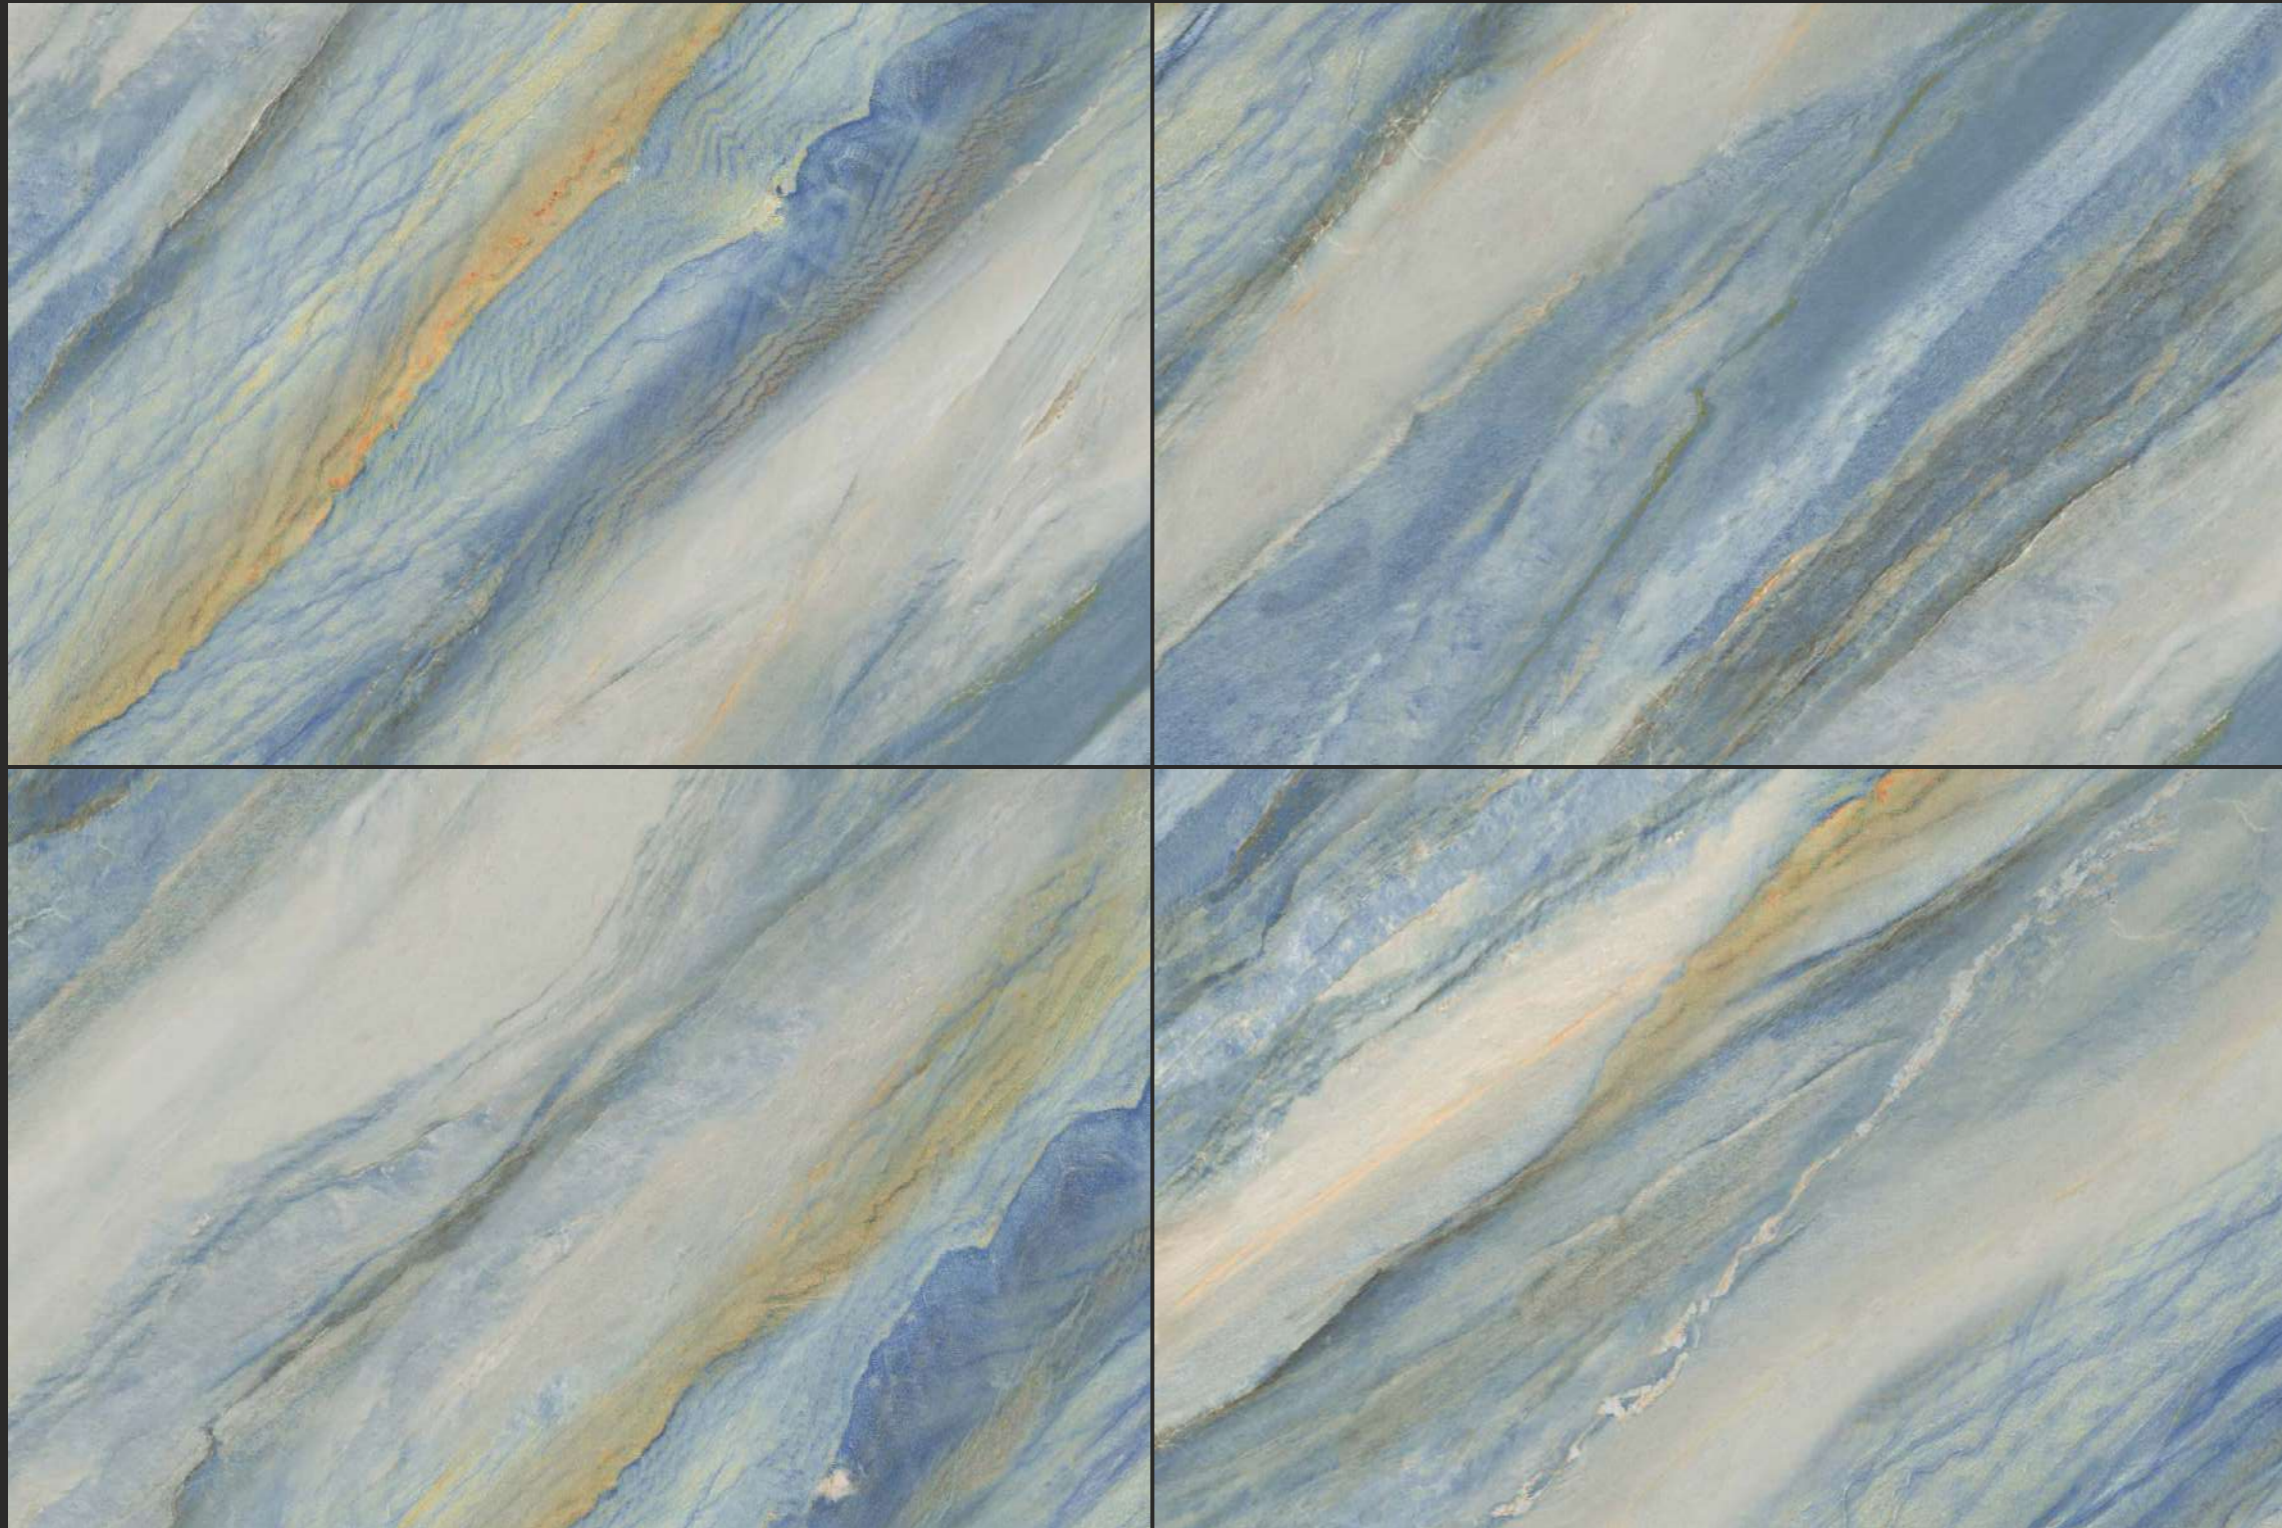

**FAMOUS
BLUE**

FINISH : GLOSSY

SIZE : 800X1200MM

THICKNESS : 9MM

RANDOM : 4