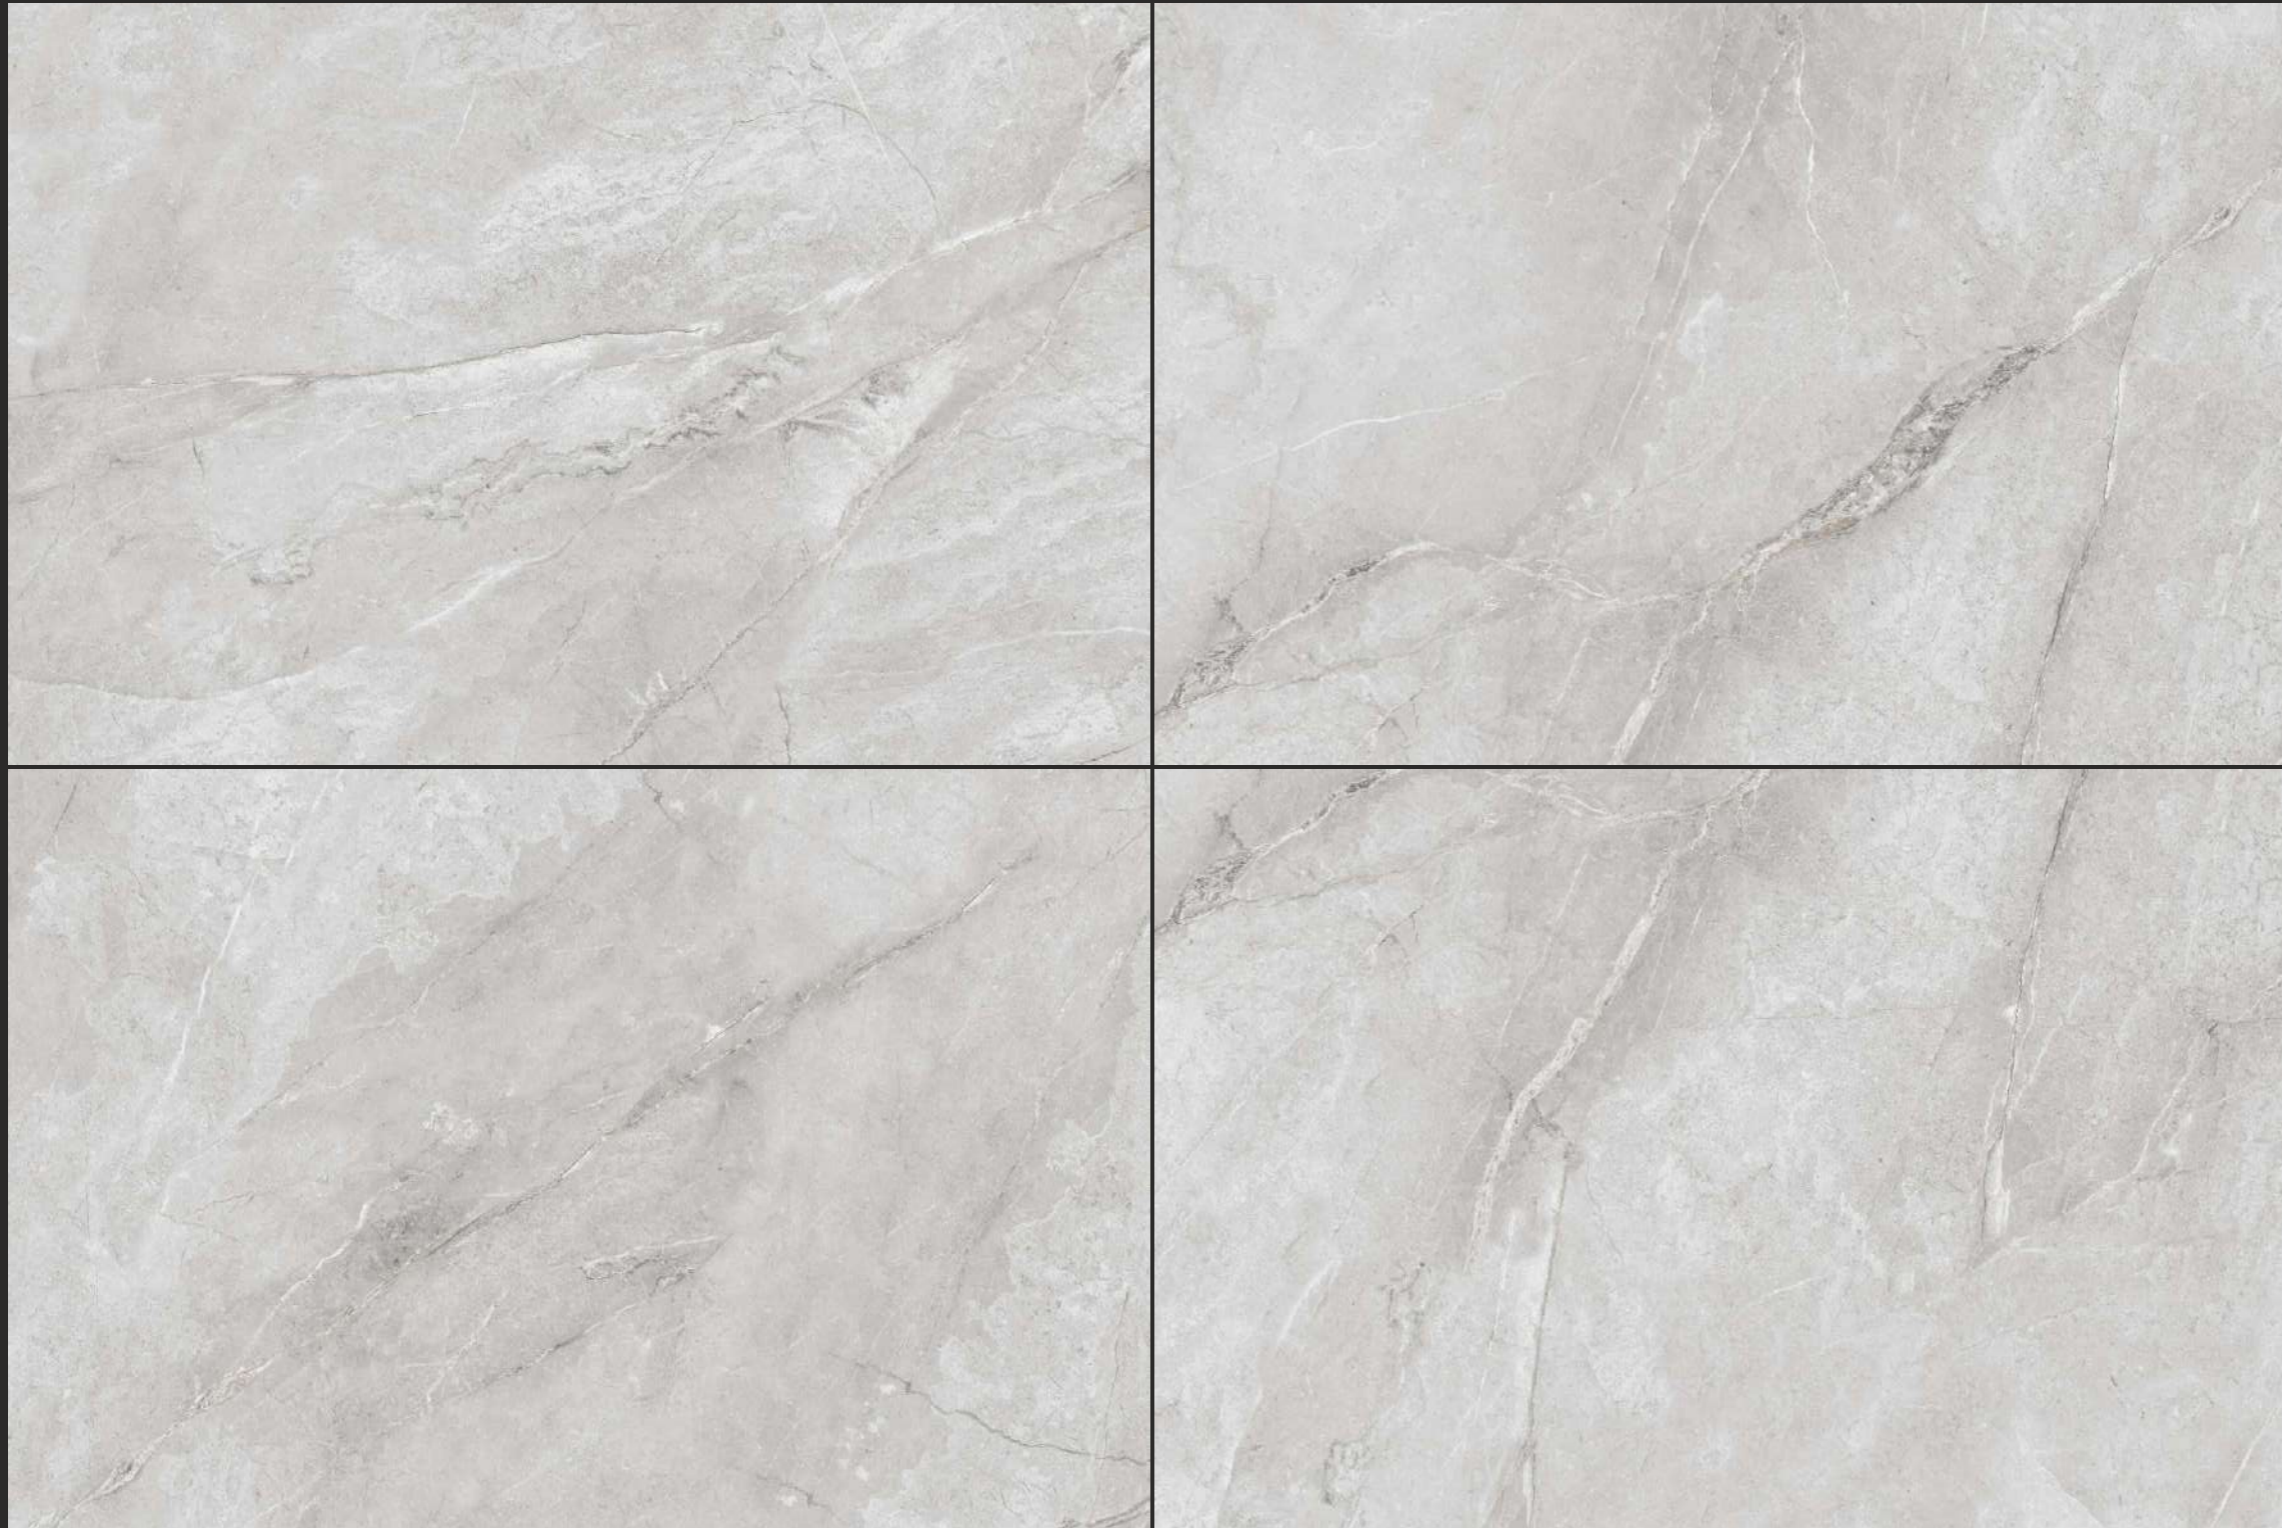

**FUORA
BIANCO**

FINISH : **GLOSSY**

SIZE : **800X1200MM**

THICKNESS : **9MM**

RANDOM : **4**