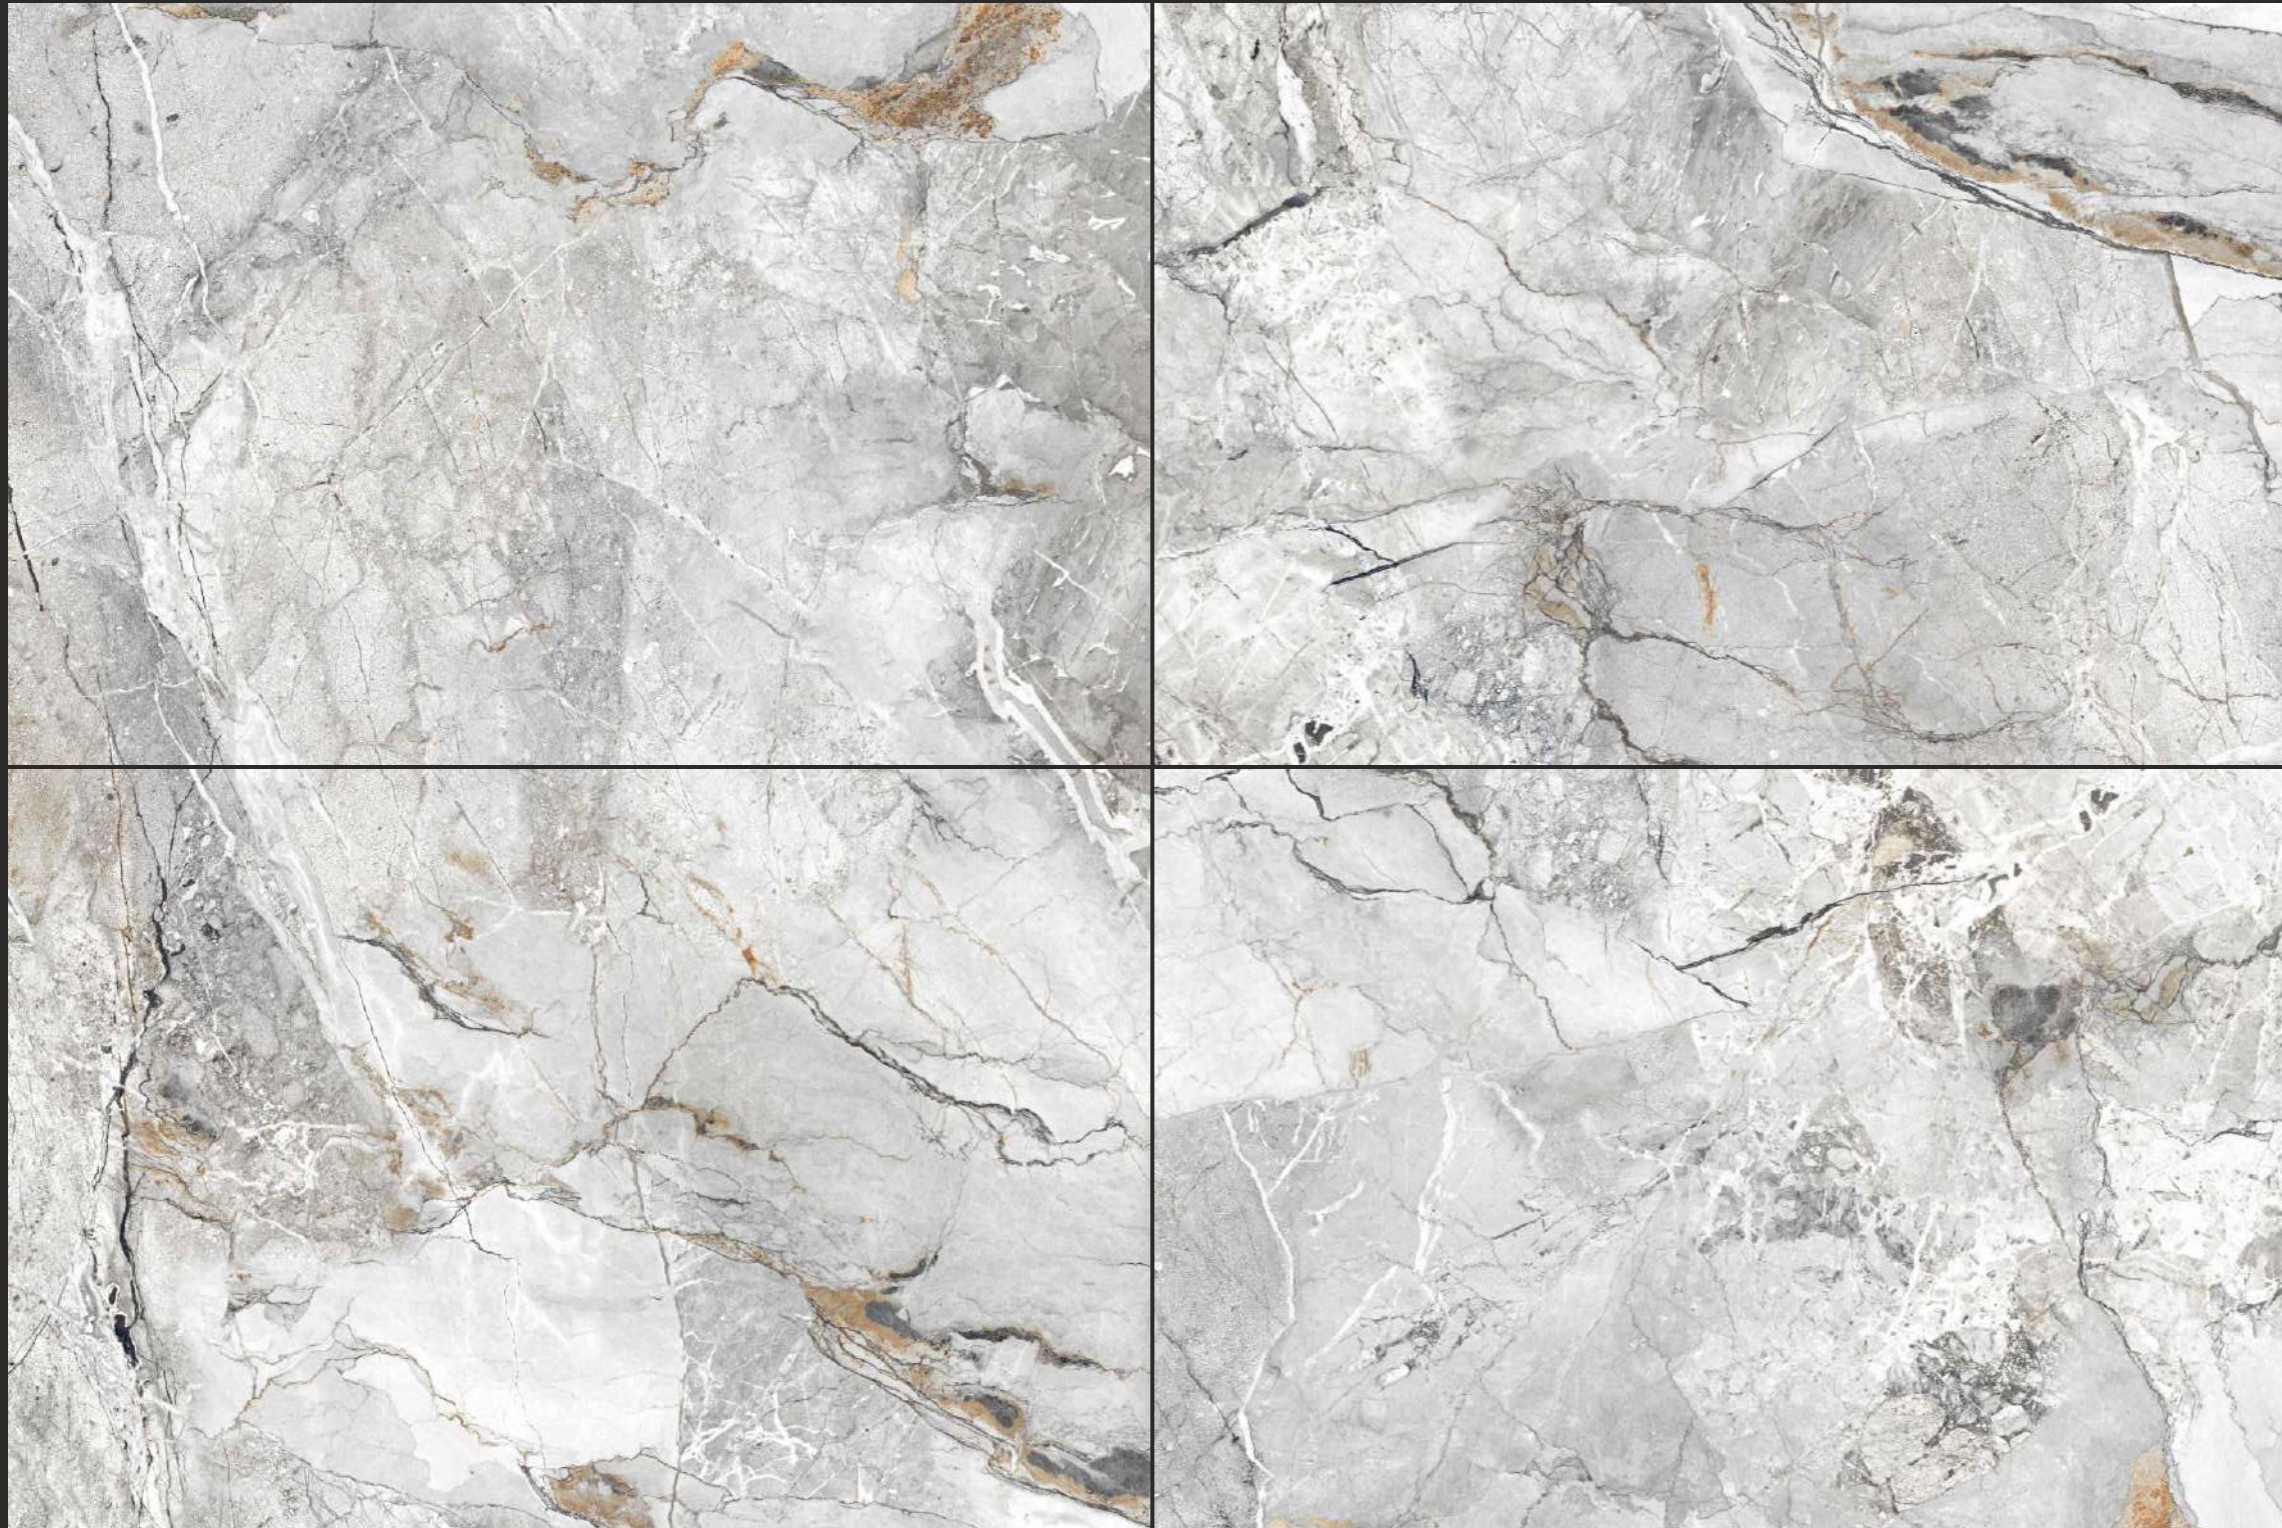

BRECCIA
AURORA WHITE

FINISH : GLOSSY

SIZE : 800X1200MM

THICKNESS : 9MM

RANDOM : 4