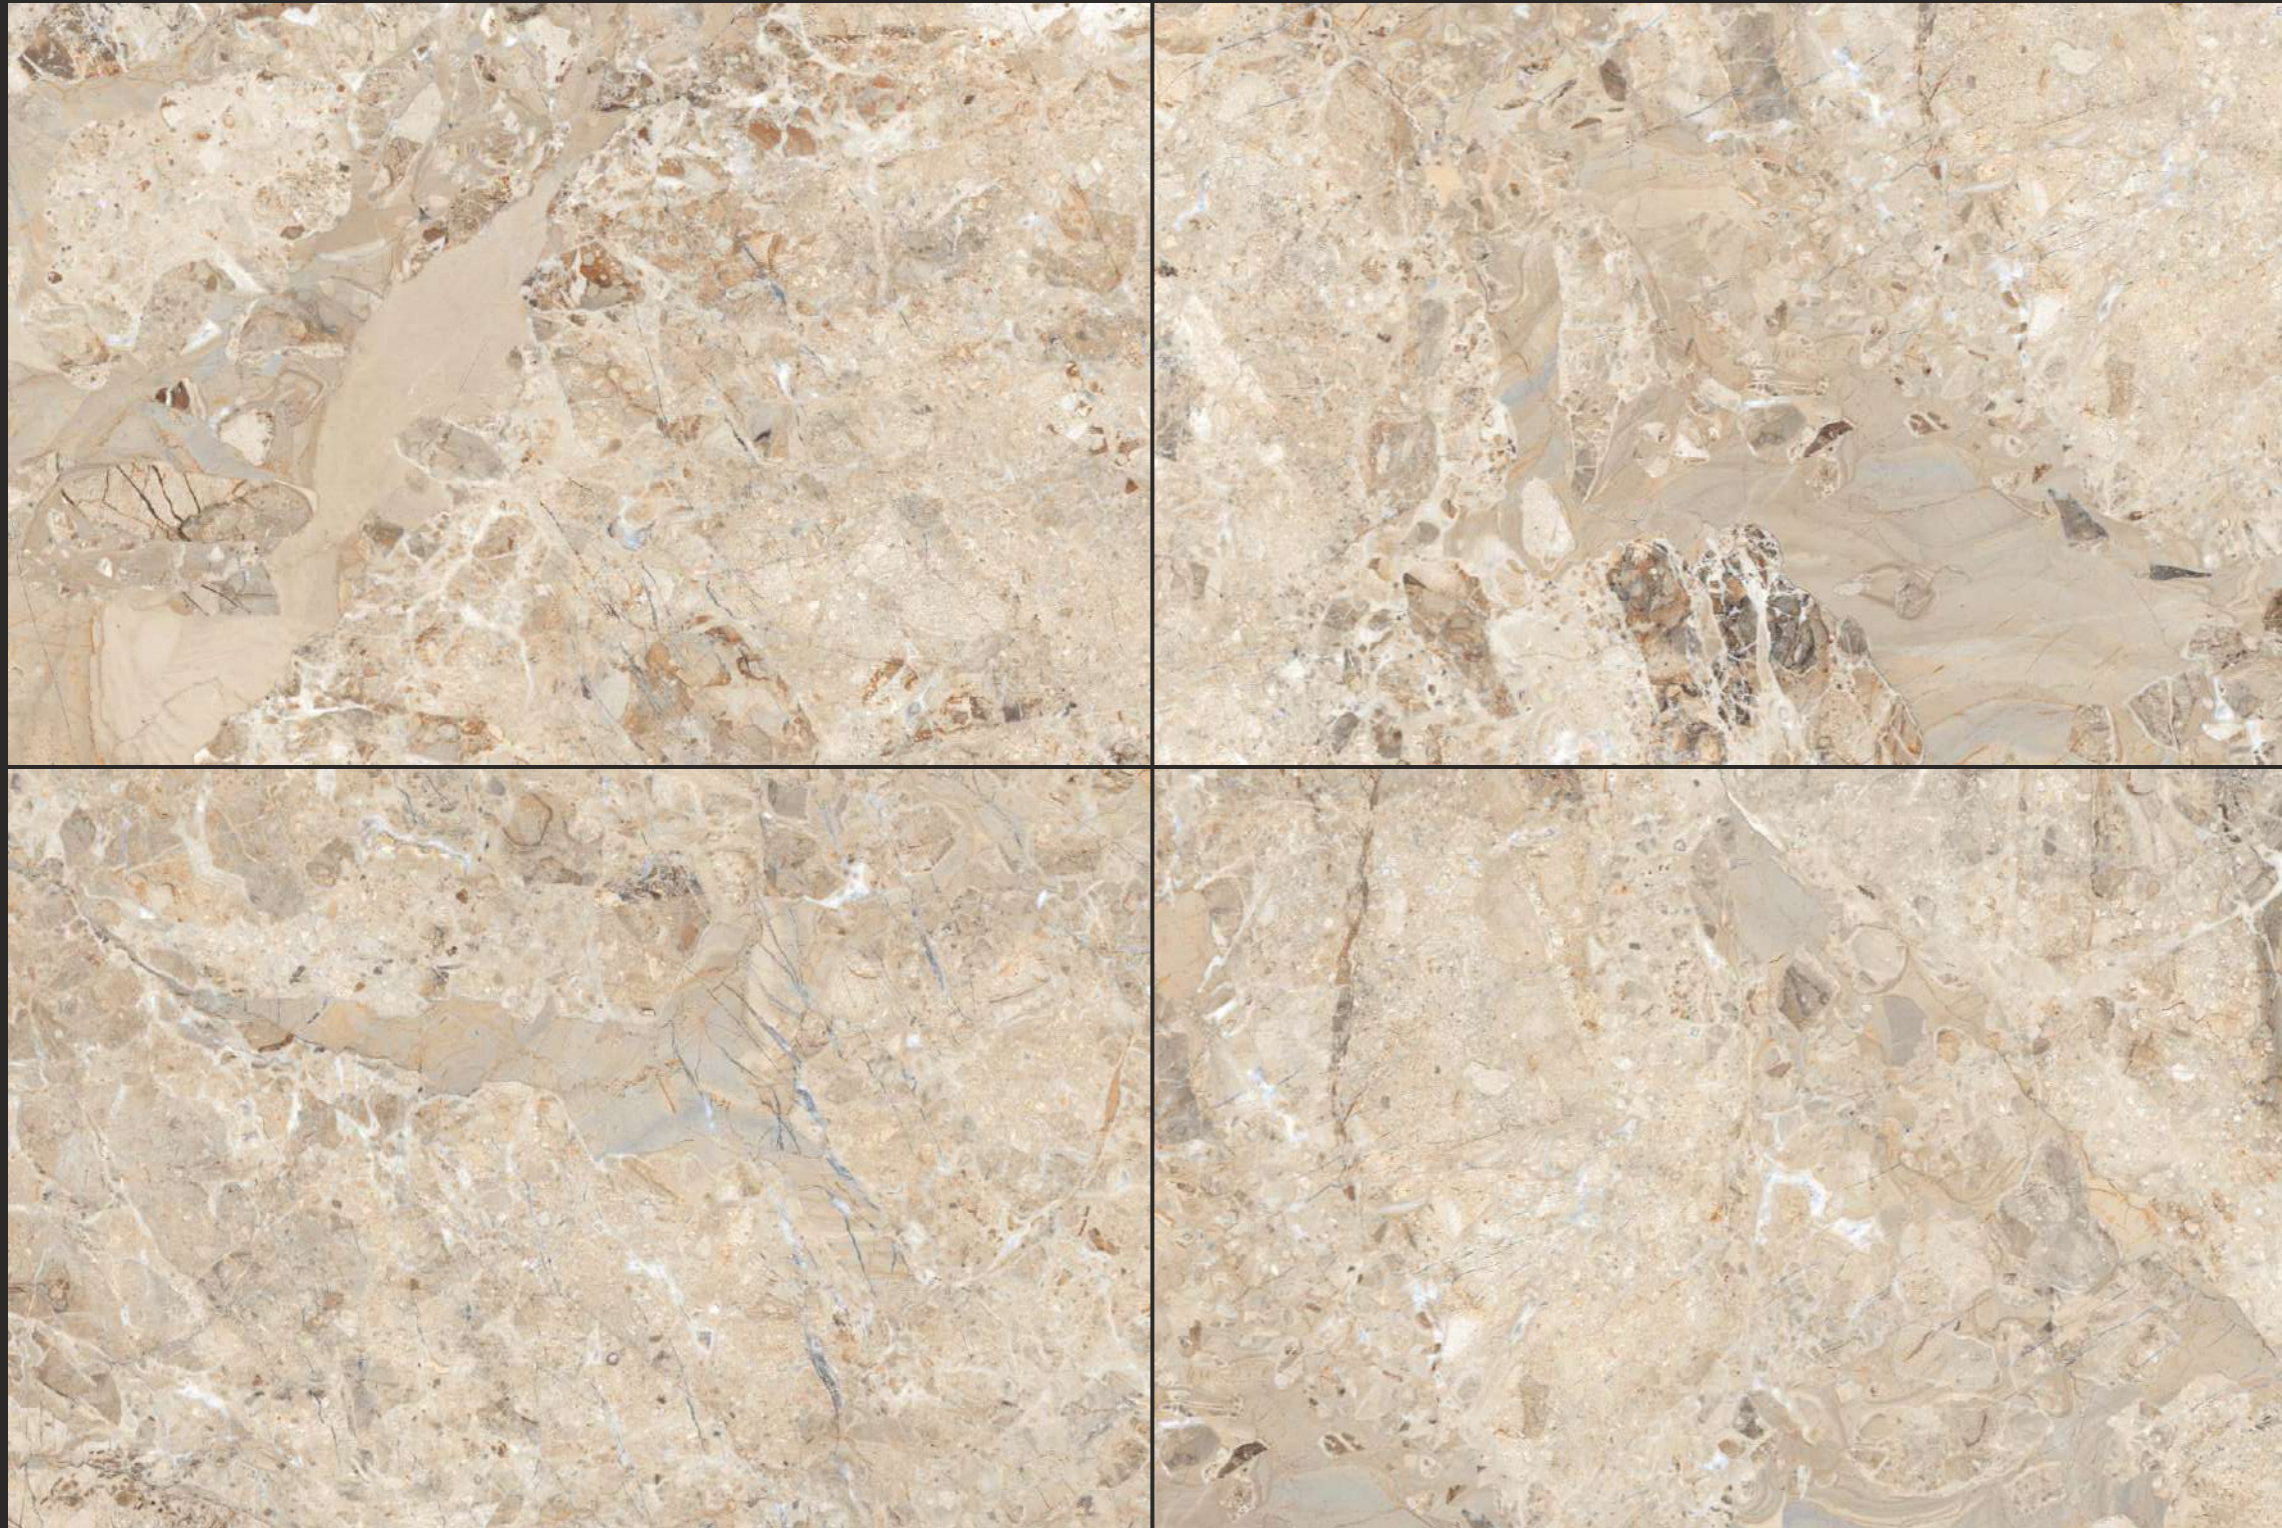

**BREACH
NATURAL**

FINISH : GLOSSY

SIZE : 800X1200MM

THICKNESS : 9MM

RANDOM : 4