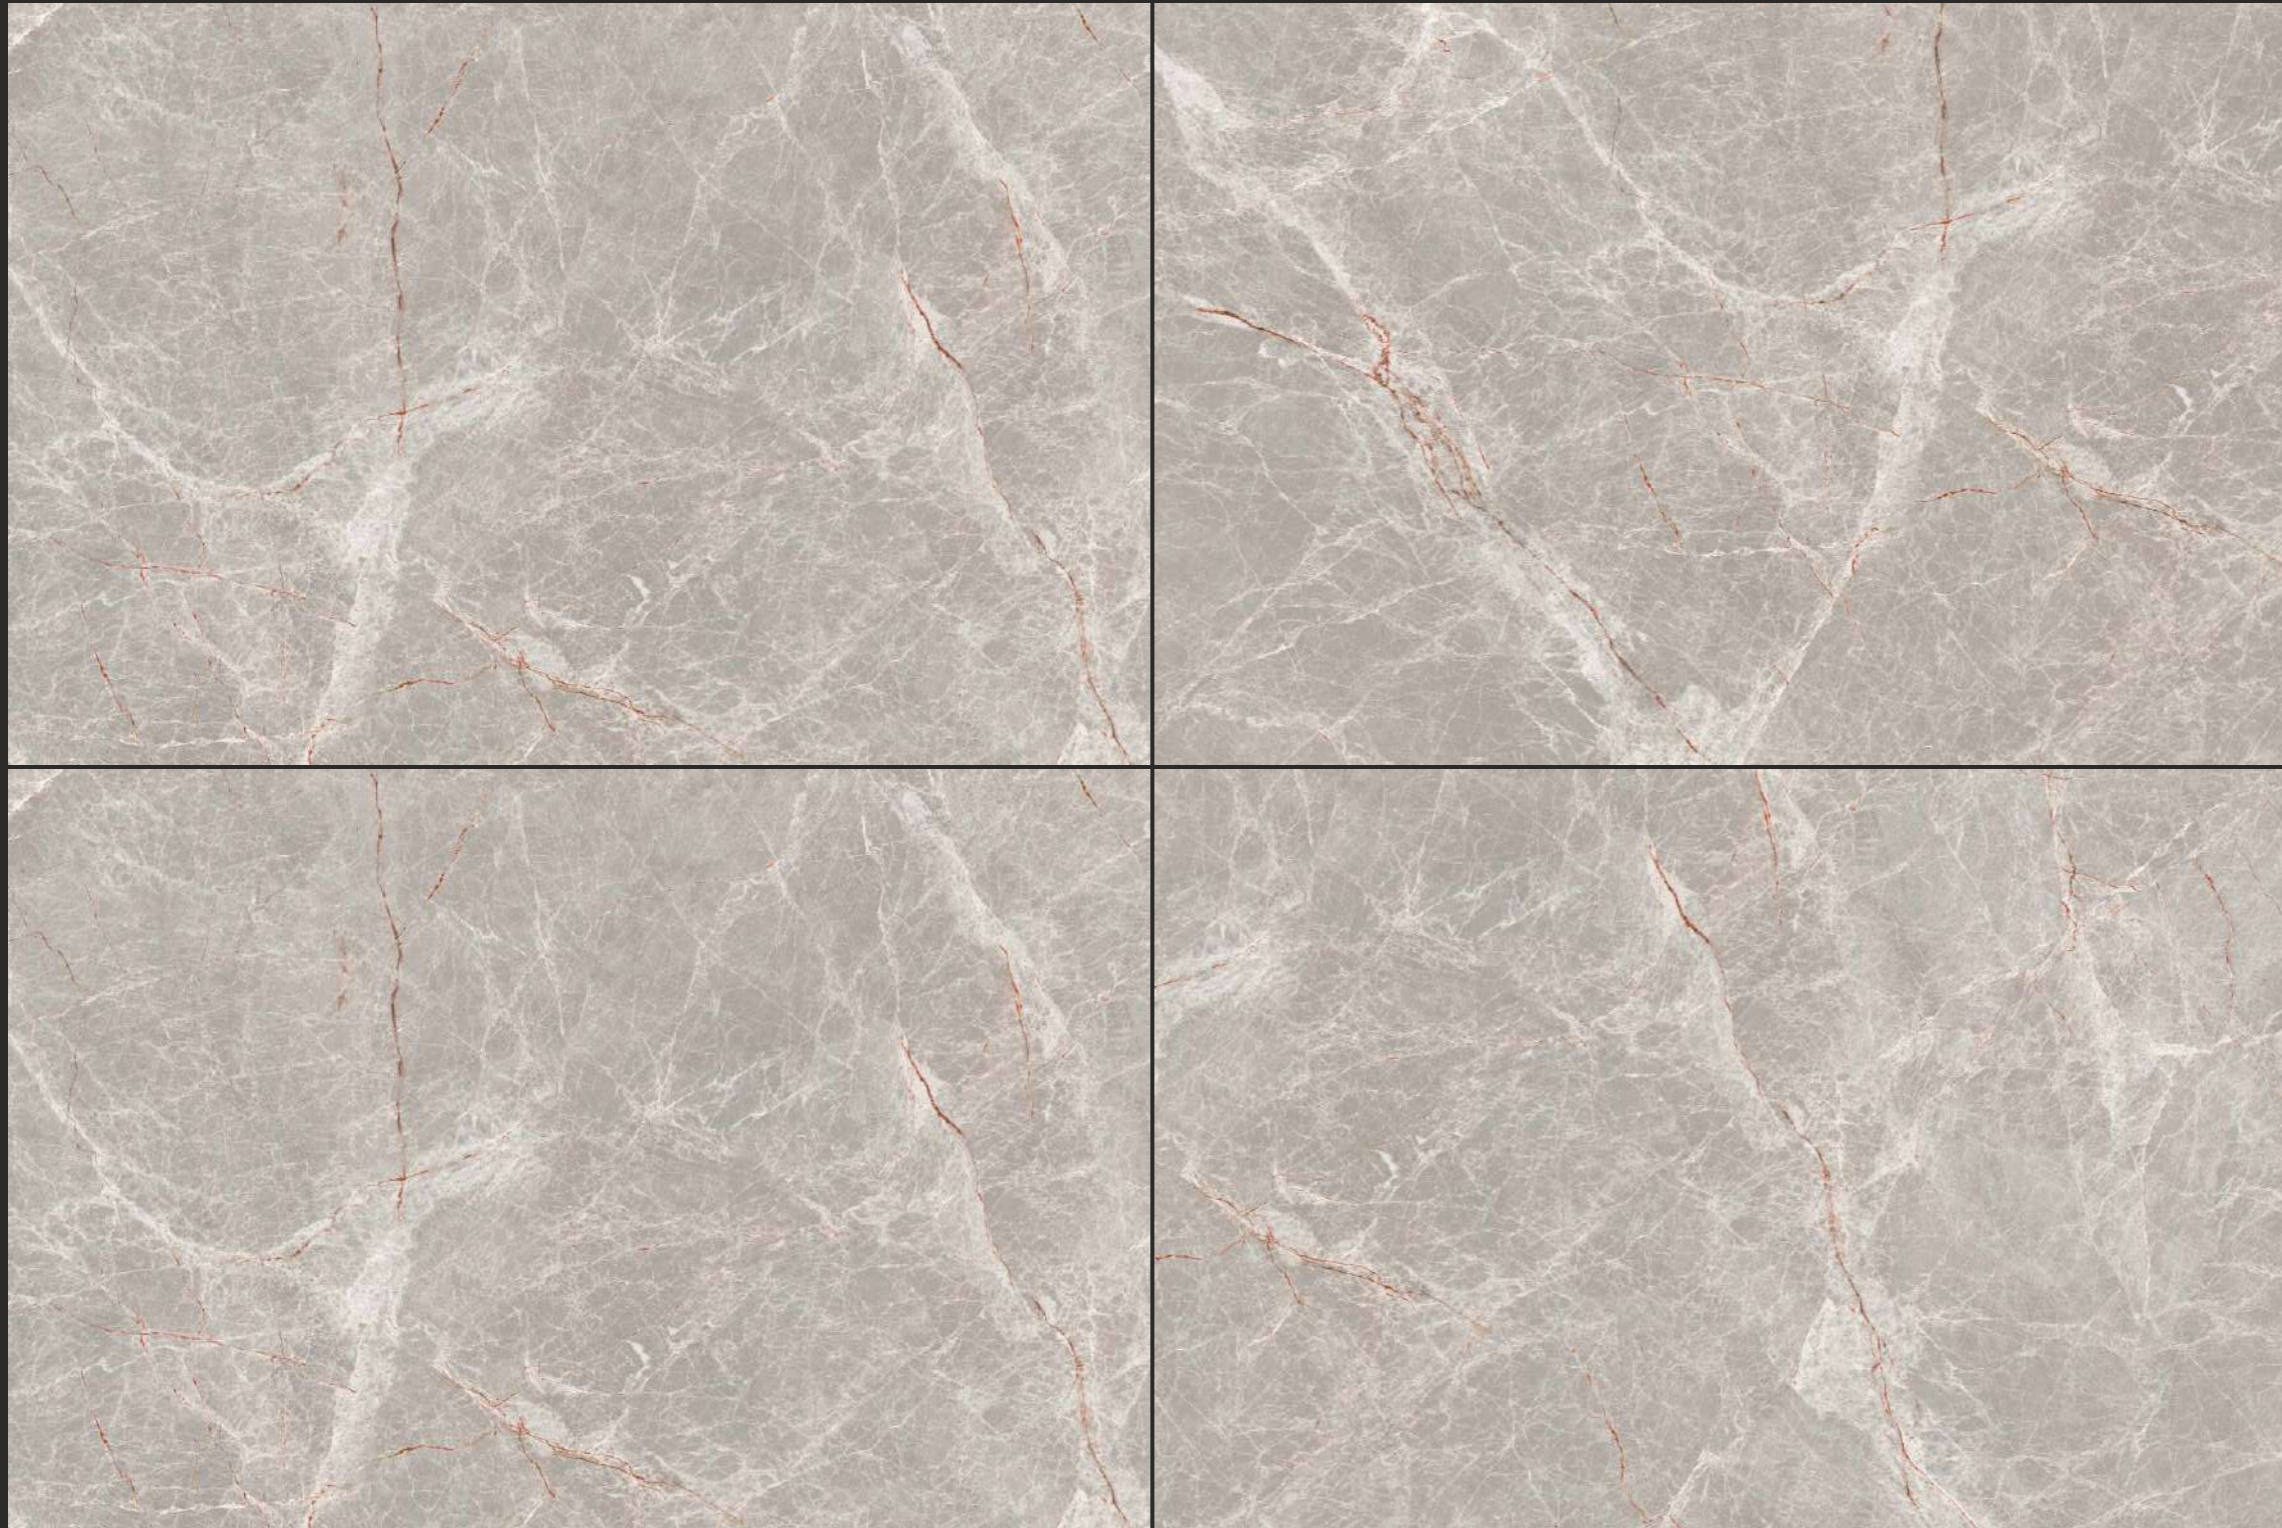

**EMPERADOR
GRAY**

FINISH : GLOSSY

SIZE : 800X1200MM

THICKNESS : 9MM

RANDOM : 3