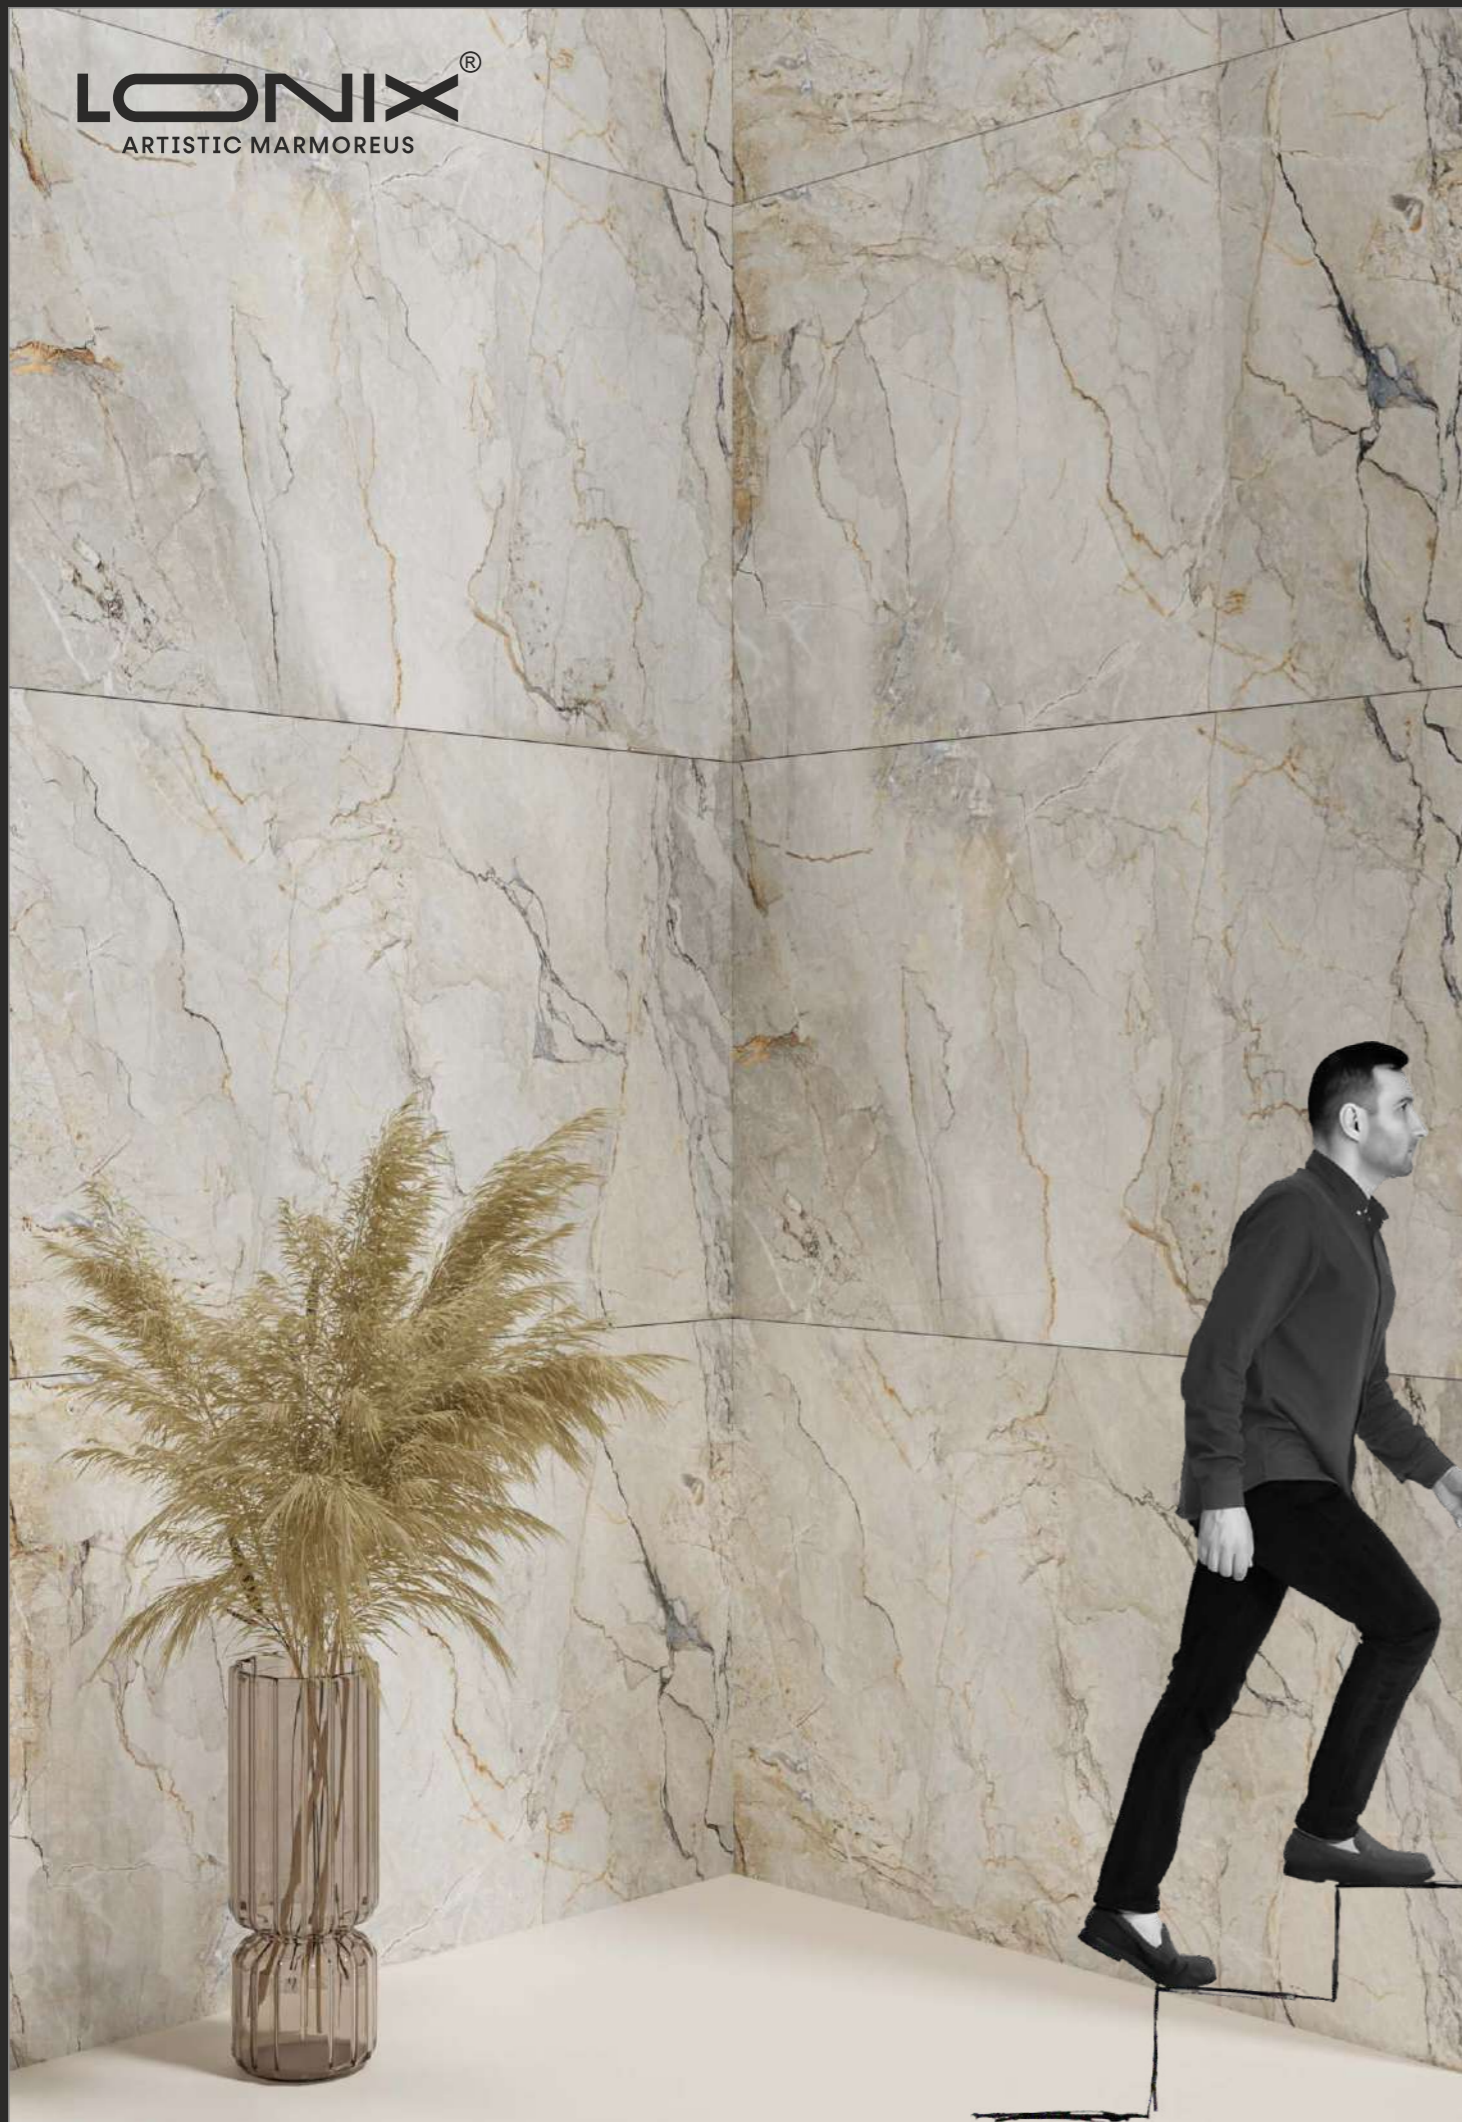

LONIX®
ARTISTIC MARMOREUS